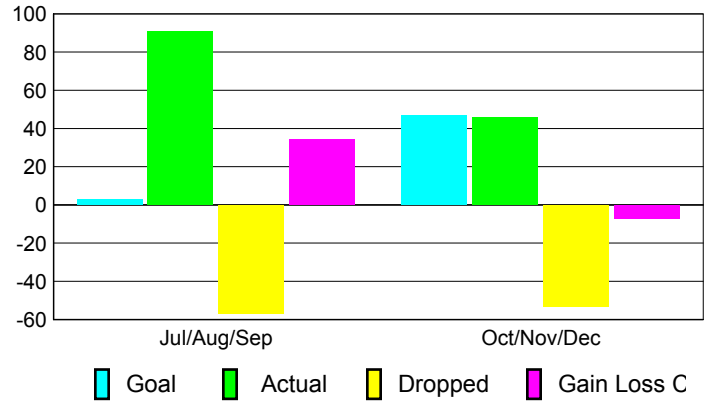

Membership Results 2010-2011

Goal, New, Dropped, Gain/Loss