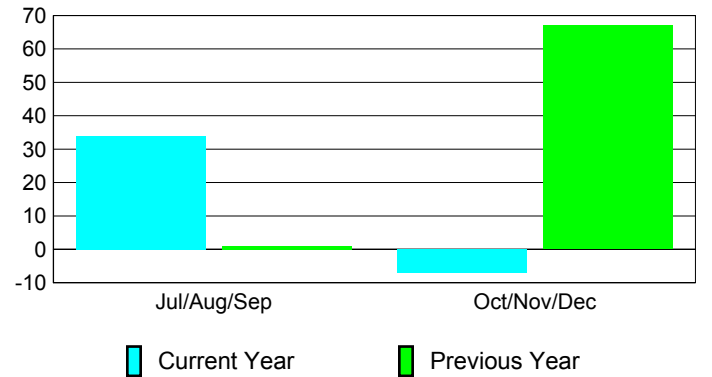

Comparison of Membership Gain/Loss

Current Year Compared to the Previous Year